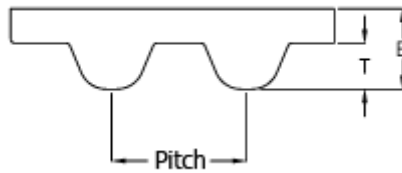

Data Sheet

Article number: 602939640430

Description: Gates Open timing belt rubber
GT-8MR-30-glass cord

Measures

B = 5.6
Pitch = 8
T = 3.34
Width = 30